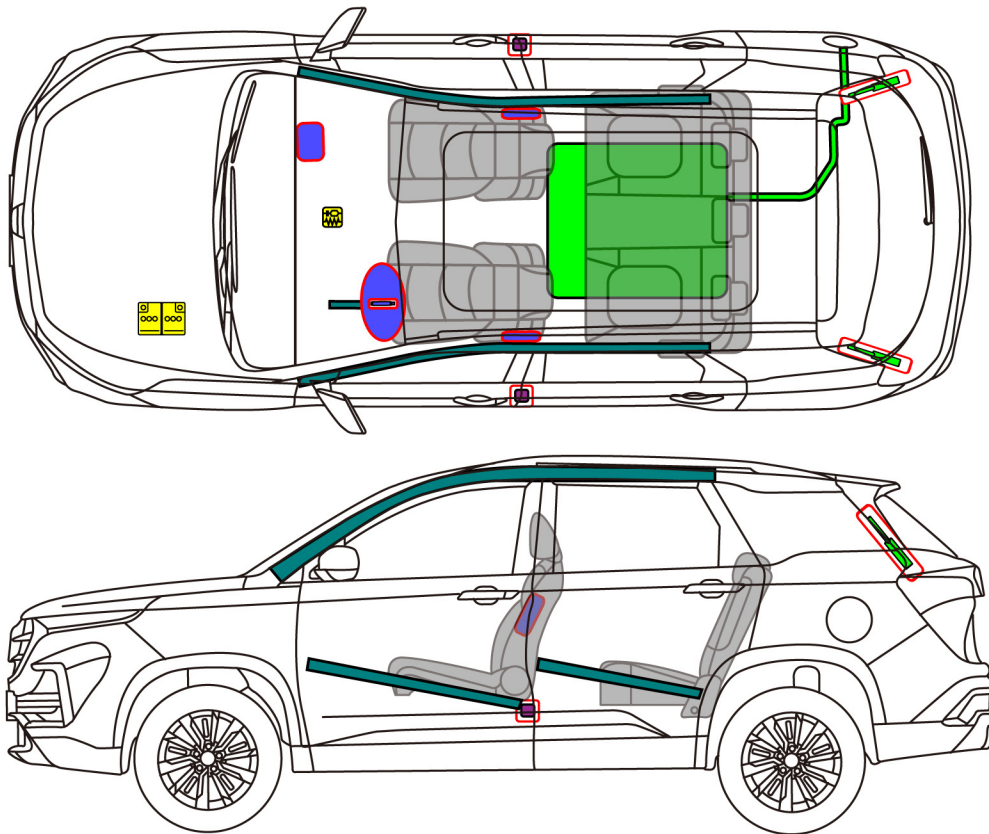

Chevrolet Captiva SUV  
From JAN , 2019

Legend

	Airbag		Stored gas inflator		Seat belt pretensioner		SRS control unit		Pedestrian protection active system
	Automatic rollover protection system		Gas strut/ Preloaded spring		High strength zone		Zone requiring special attention		
	Battery low voltage		Ultra capacitor, low voltage		Fuel tank		Gas tank		Safety valve
	High voltage battery pack		High voltage power cable/ component		High voltage disconnect		Fuse box disabling high voltage system		Ultra capacitor, high voltage